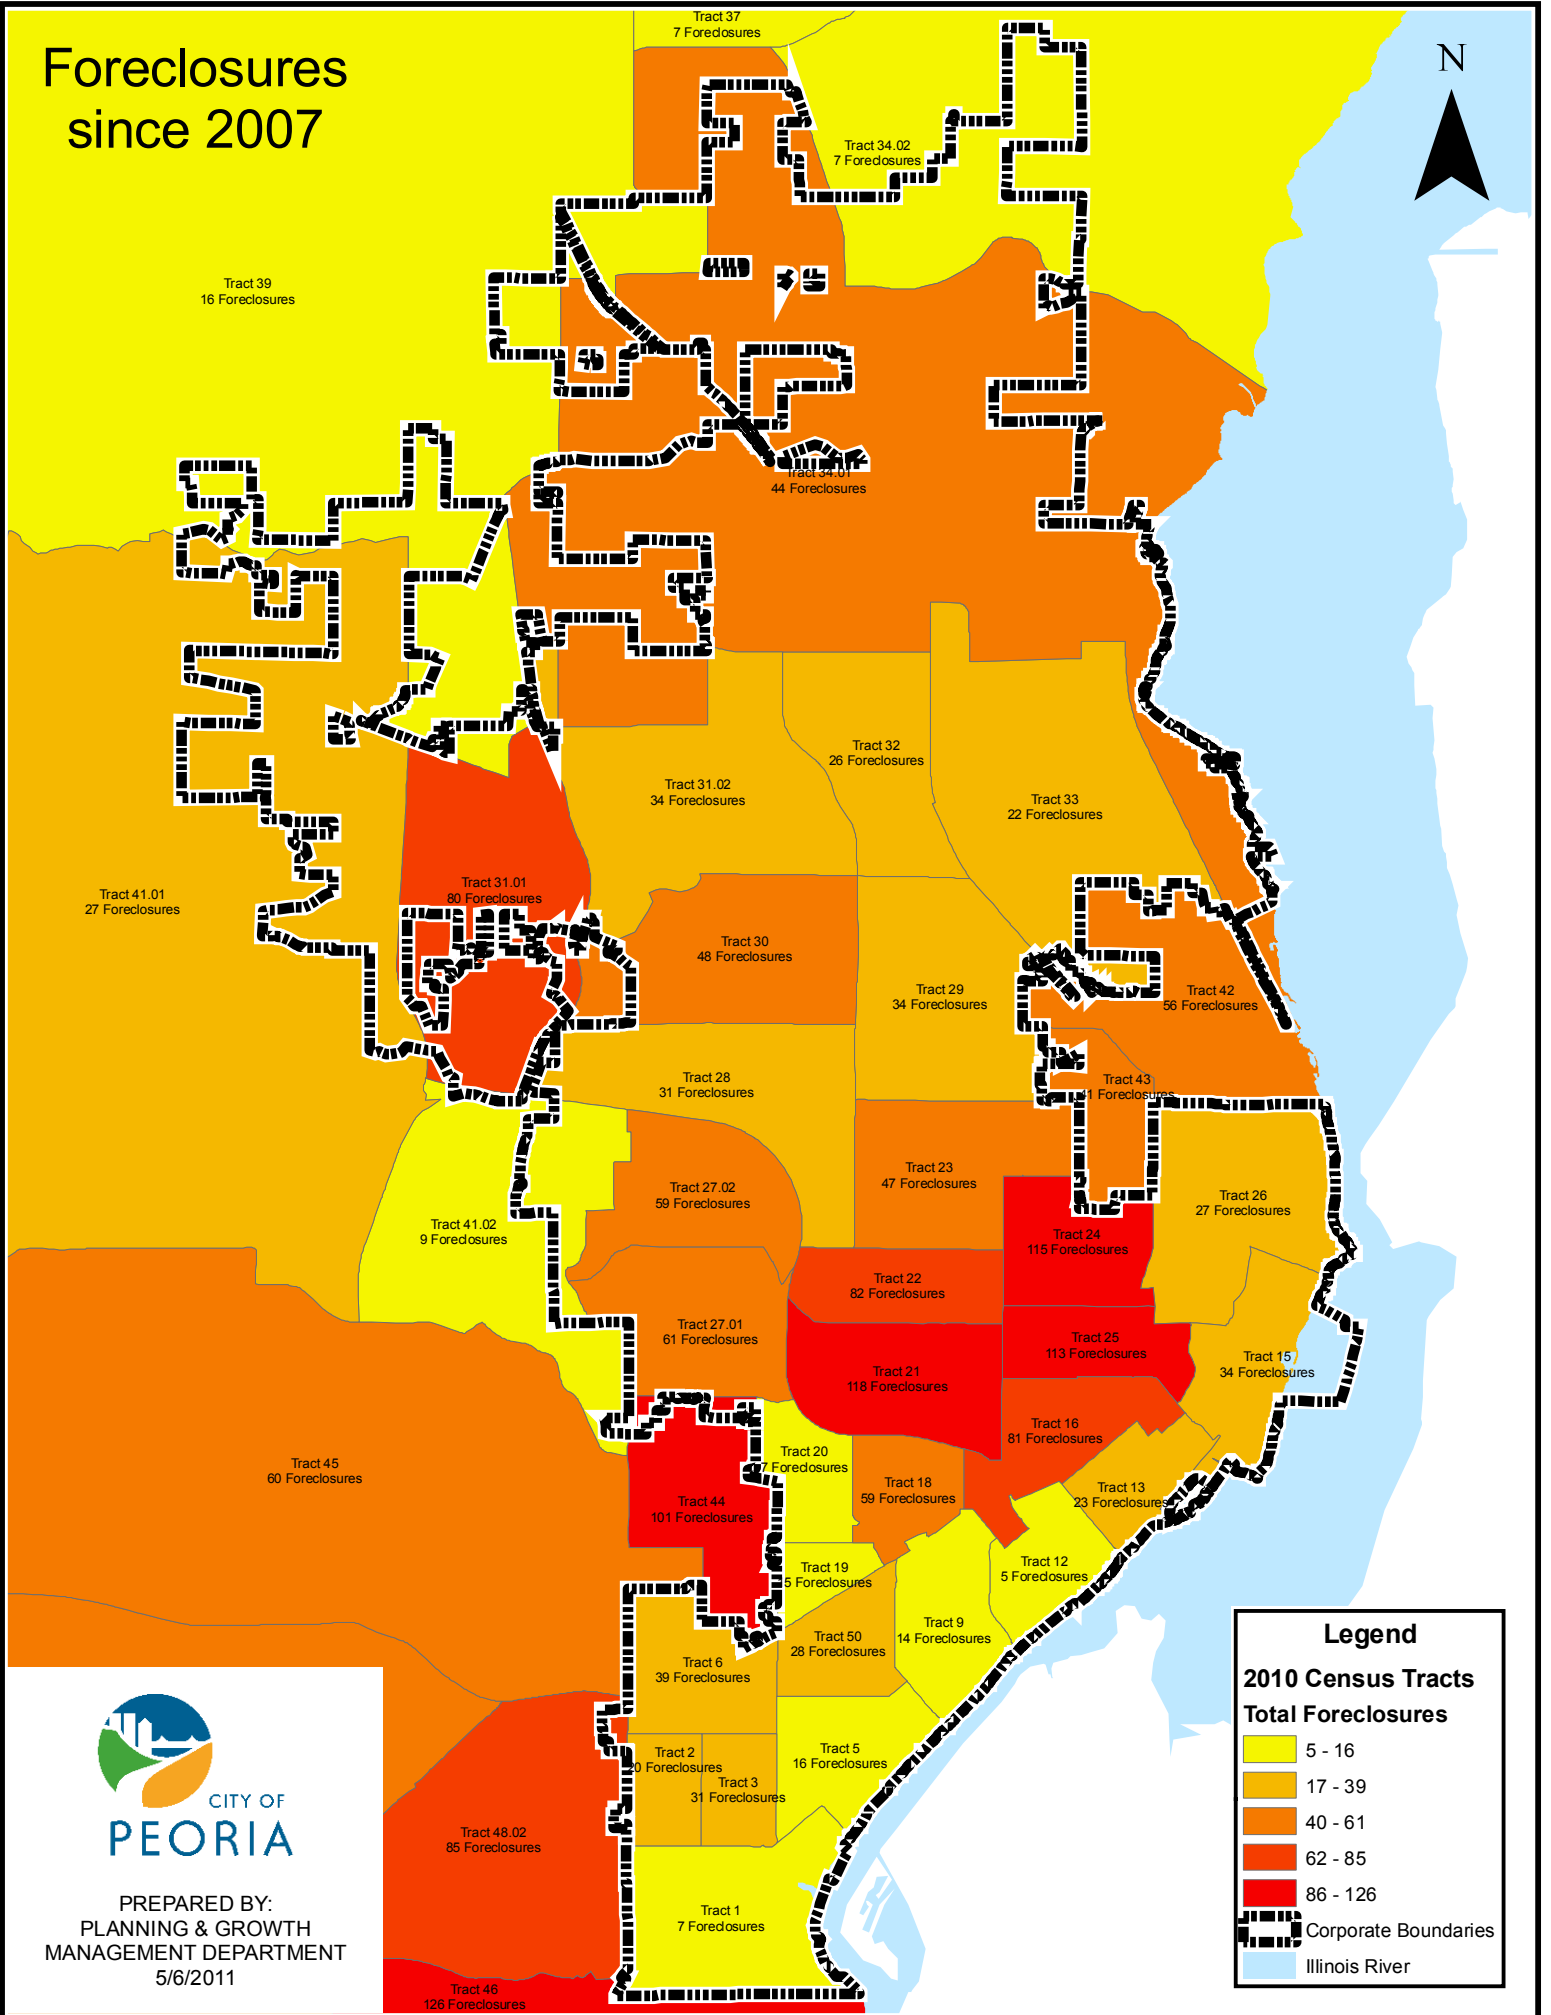

Foreclosures since 2007

N

PREPARED BY:
 PLANNING & GROWTH
 MANAGEMENT DEPARTMENT
 5/6/2011

Legend

2010 Census Tracts

Total Foreclosures

- 5 - 16
- 17 - 39
- 40 - 61
- 62 - 85
- 86 - 126
- Corporate Boundaries
- Illinois River