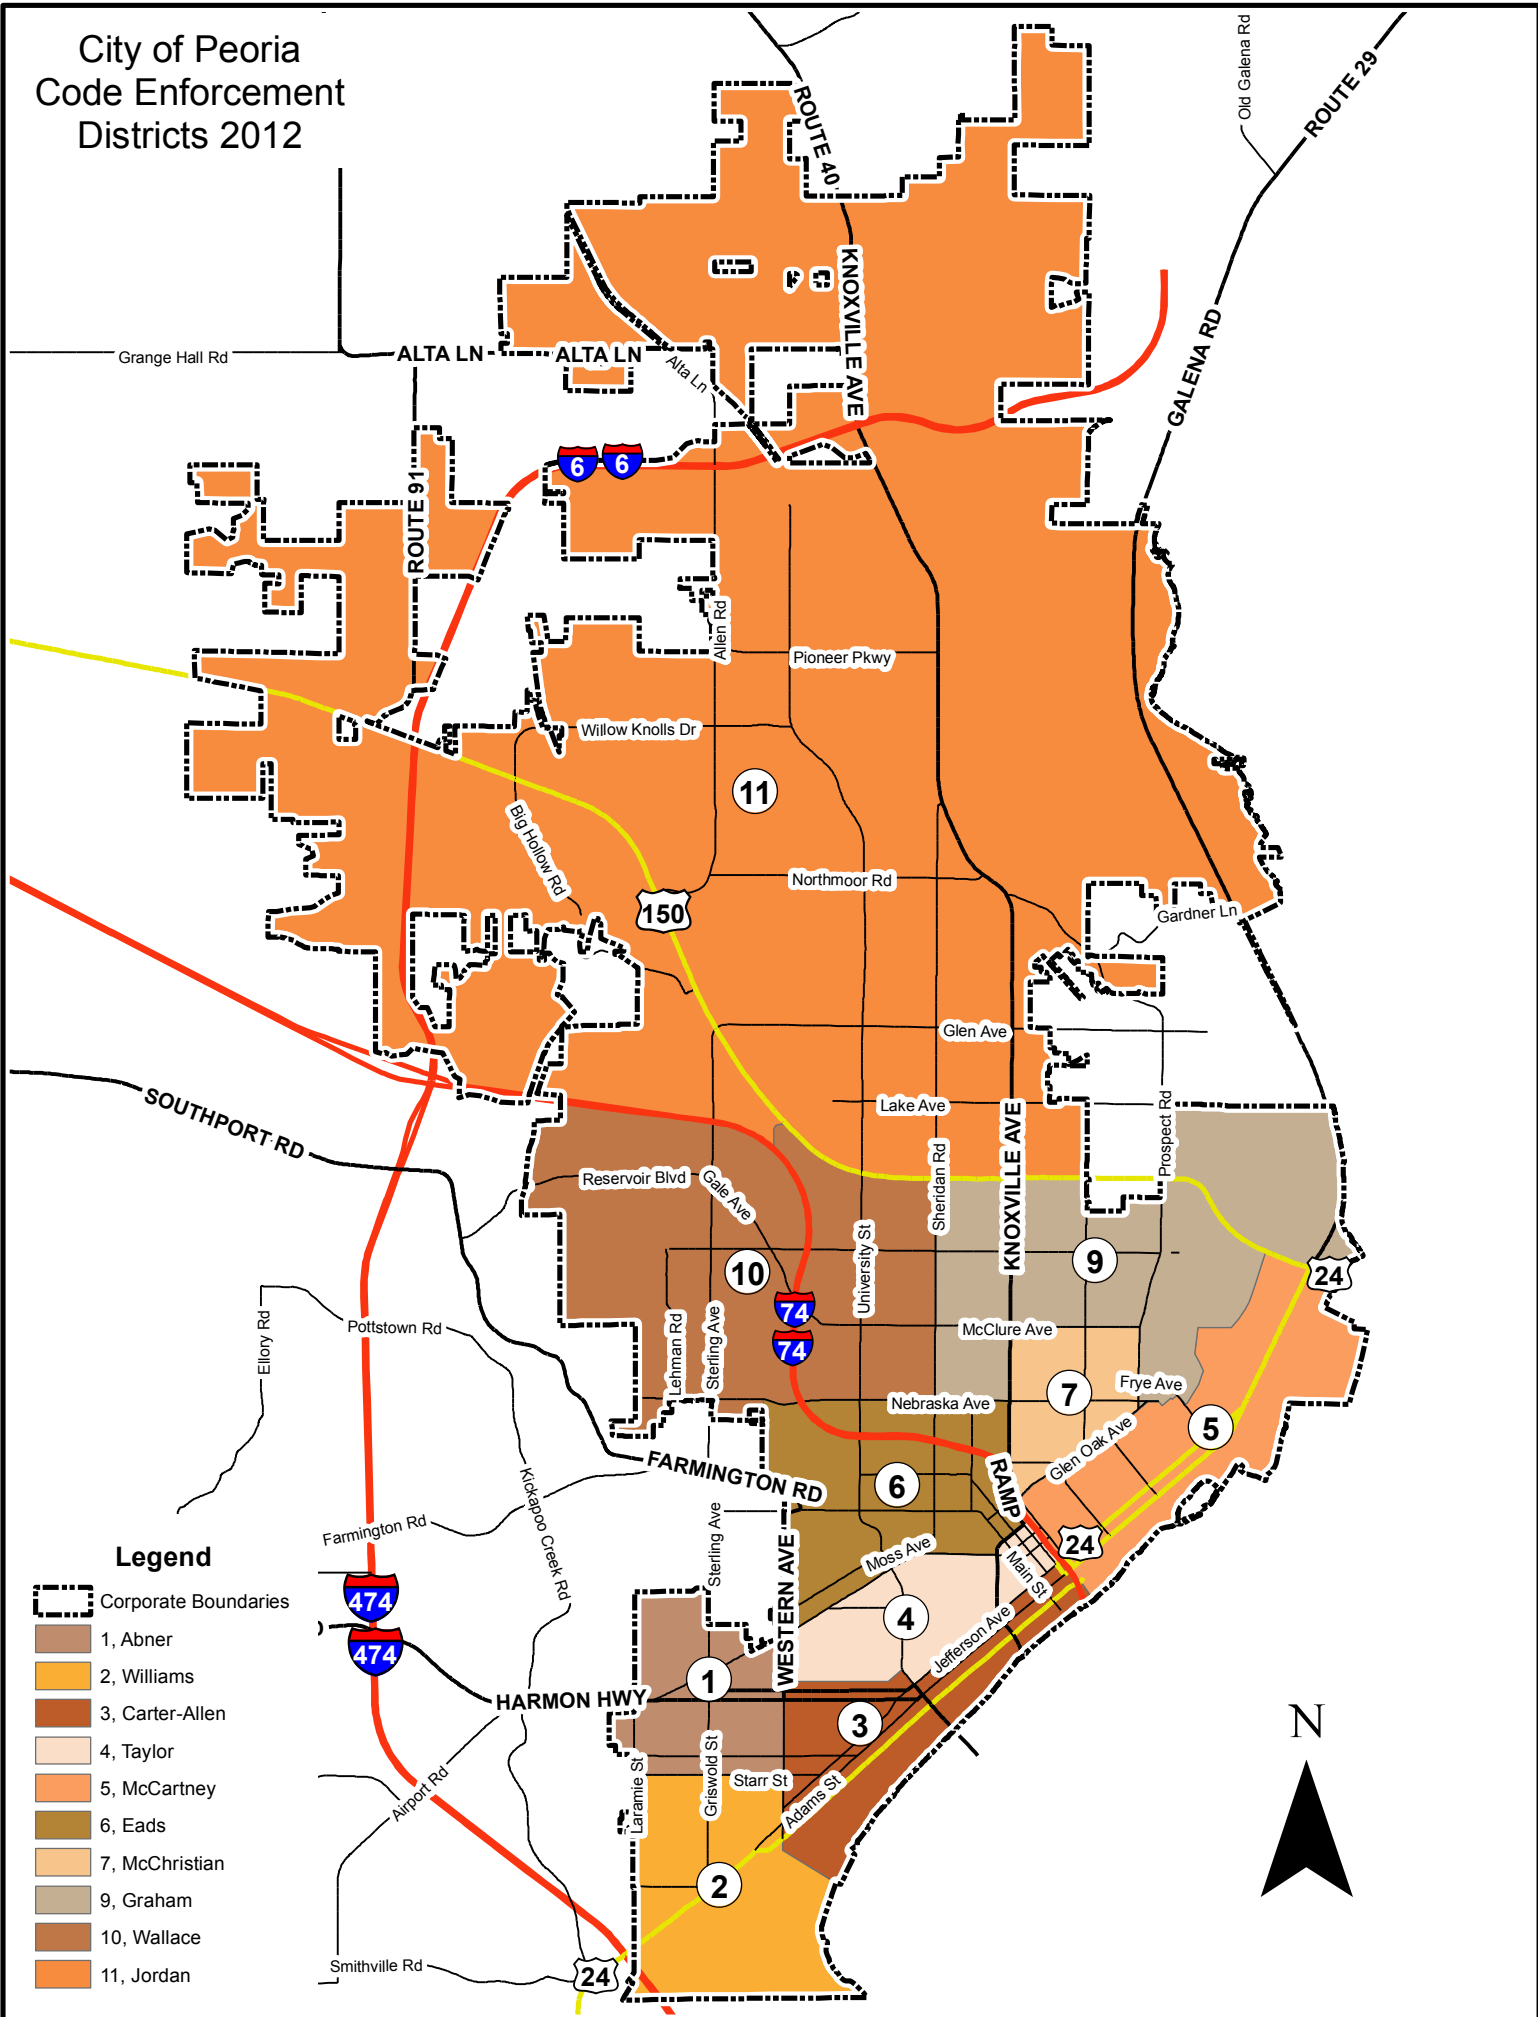

City of Peoria Code Enforcement Districts 2012

Legend

- Corporate Boundaries
- 1, Abner
- 2, Williams
- 3, Carter-Allen
- 4, Taylor
- 5, McCartney
- 6, Eads
- 7, McChristian
- 9, Graham
- 10, Wallace
- 11, Jordan