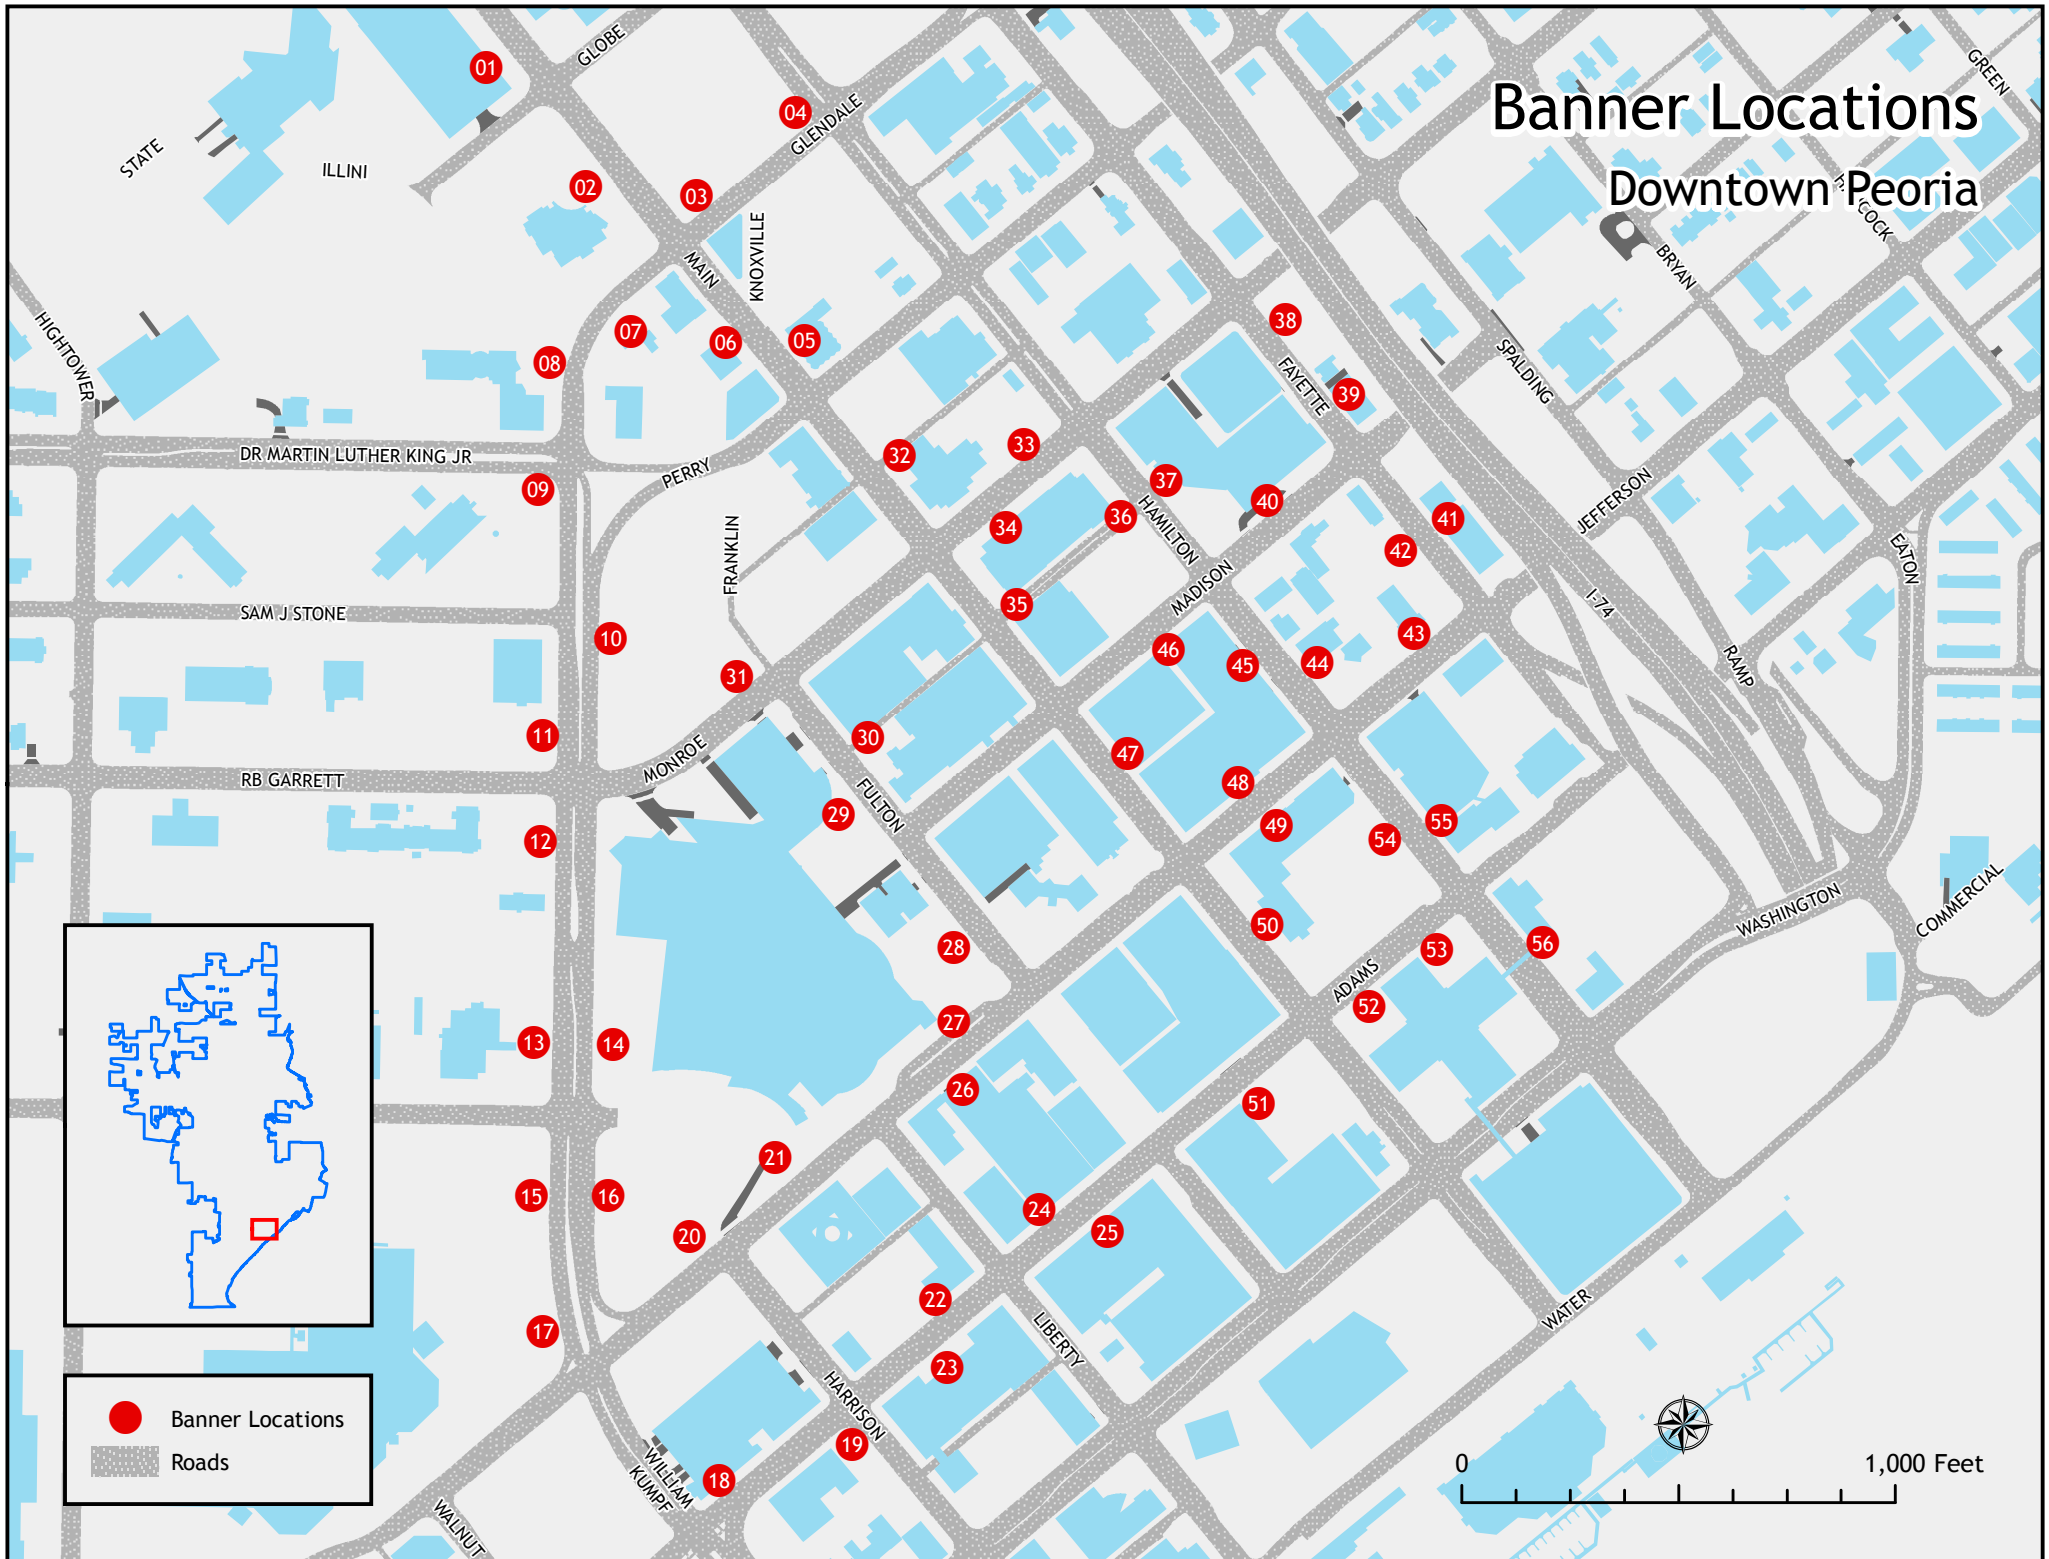

Banner Locations Downtown Peoria

 Banner Locations
 Roads

0  1,000 Feet